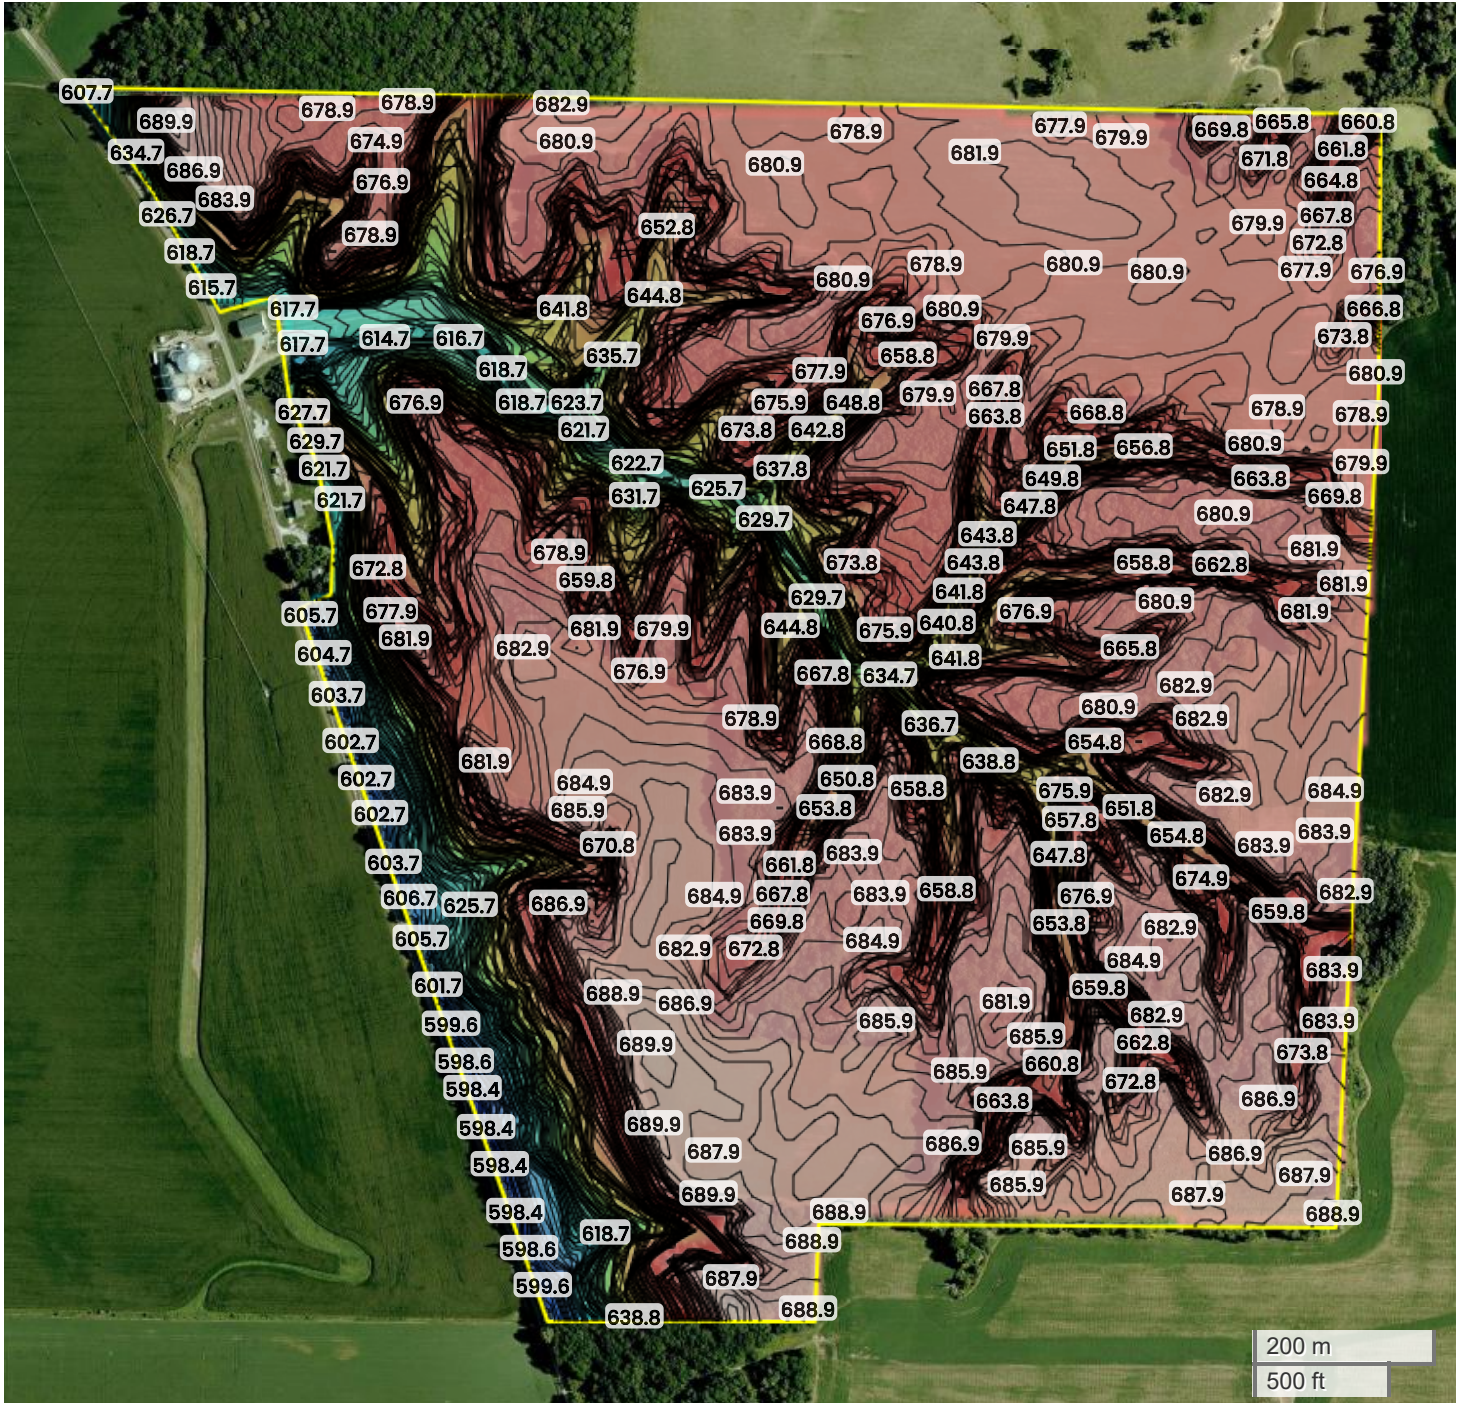

LEGACY TIMBER GROUP LLC (350.99 AC TOTAL, 85.52 AC TILLABLE)

TOPOGRAPHY

598 ft

693 ft

Center: 41.180455, -90.916728

26-14N-5W

New Boston Township

Mercer County, IL

Source: USGS 10m DEM

Interval(ft): 3

Max: 692.9 ft

Min: 598.4 ft

Range: 94.5 ft

Average: 645.7 ft

FarmWorth, LLC makes no warranties, express or implied, regarding the accuracy of any information provided through FarmWorth.com. User is solely responsible for independently verifying all information prior to use and waives any claims against FarmWorth, LLC arising from inaccuracies in such information.